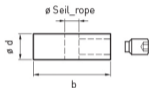

## GREENCABLE CLIMBER STUD

CLIMBER STUD, UV-RESISTANT

Part number	b	ø d	ø Seil ø rope
IGC9120	30	10	5,5

Anodized aluminium

All dimensions in millimeters.