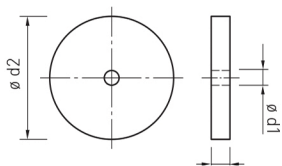

GREENCABLE SEALING WASHER

| Part number | b | ø d1 | ø d2 |
|-------------|---|------|------|
| IGC897-7 | 8 | 10.5 | 60 |

EPDM Soft

All dimensions in millimeters.