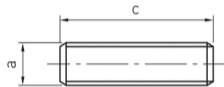

THREADED ROD

Part number	a	c
IGC882-1000-060	M10	60
IGC882-1000-1000	M10	1000

Material 1.4401

All dimensions in millimeters.