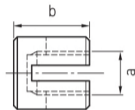

CROSS CLAMP, ADJUSTABLE

Part number	a	b	$\varnothing d$	$\varnothing \text{ Seil}$ $\varnothing \text{ rope}$
IGC858-0400-01	M12	19,5	20	4

Material 1.4401

All dimensions in millimeters.